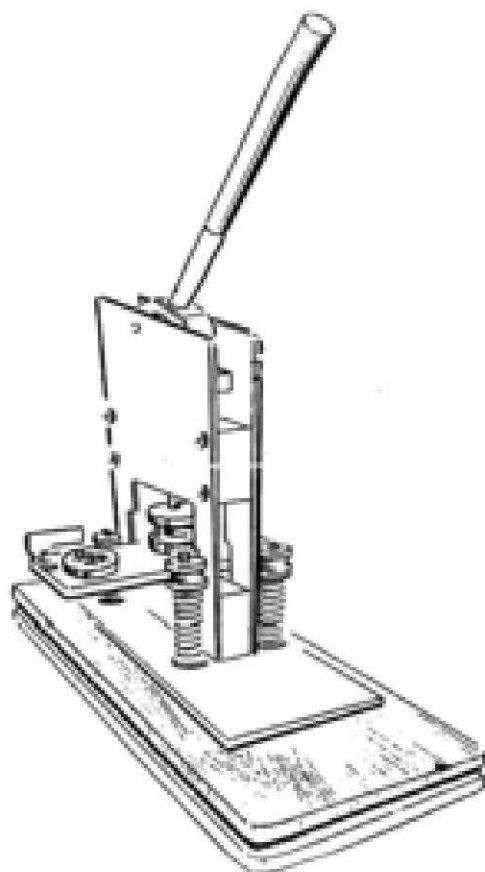

WMFF BADGE MACHINE FOR HIRE

Members 10p per badge
Non members £10 + 10p
per badge

To book contact info@wmff.org.uk
or badge machine holder Pete
Grassby. Please give adequate
notice as the badge machine may
be booked to another user or
large numbers may require a new
order of components. You are
responsible for collecting and
returning it in good condition.

Full details of the round
diameter size for artwork is on
the website www.wmff.org.uk and a guide to making
badges is available. The components supplied are
currently a metal base and safety pin with plastic
backs and a thin film cover.

Badges are useful for publicity, as
an event souvenir, celebrating a
special event or anniversary,
fundraising, as a fun activity for all
ages to design and make your own
original badge.