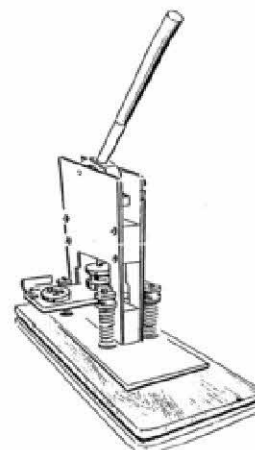

WMFF EQUIPMENT FOR LOAN / HIRE

To book contact info@wmff.org.uk or badge machine holder Pete Grassby. Please give adequate notice as the equipment may be booked to another user.

You are responsible for collecting and returning equipment in good condition and to ensure loss or damage is covered.

Up to 3 x 2 red and black double sided
display stands in carry case
(hold items with velcro hooks onto material)

Sony Cybershot Camera

Mini disk recorder / player

WMFF spinner for leaflets